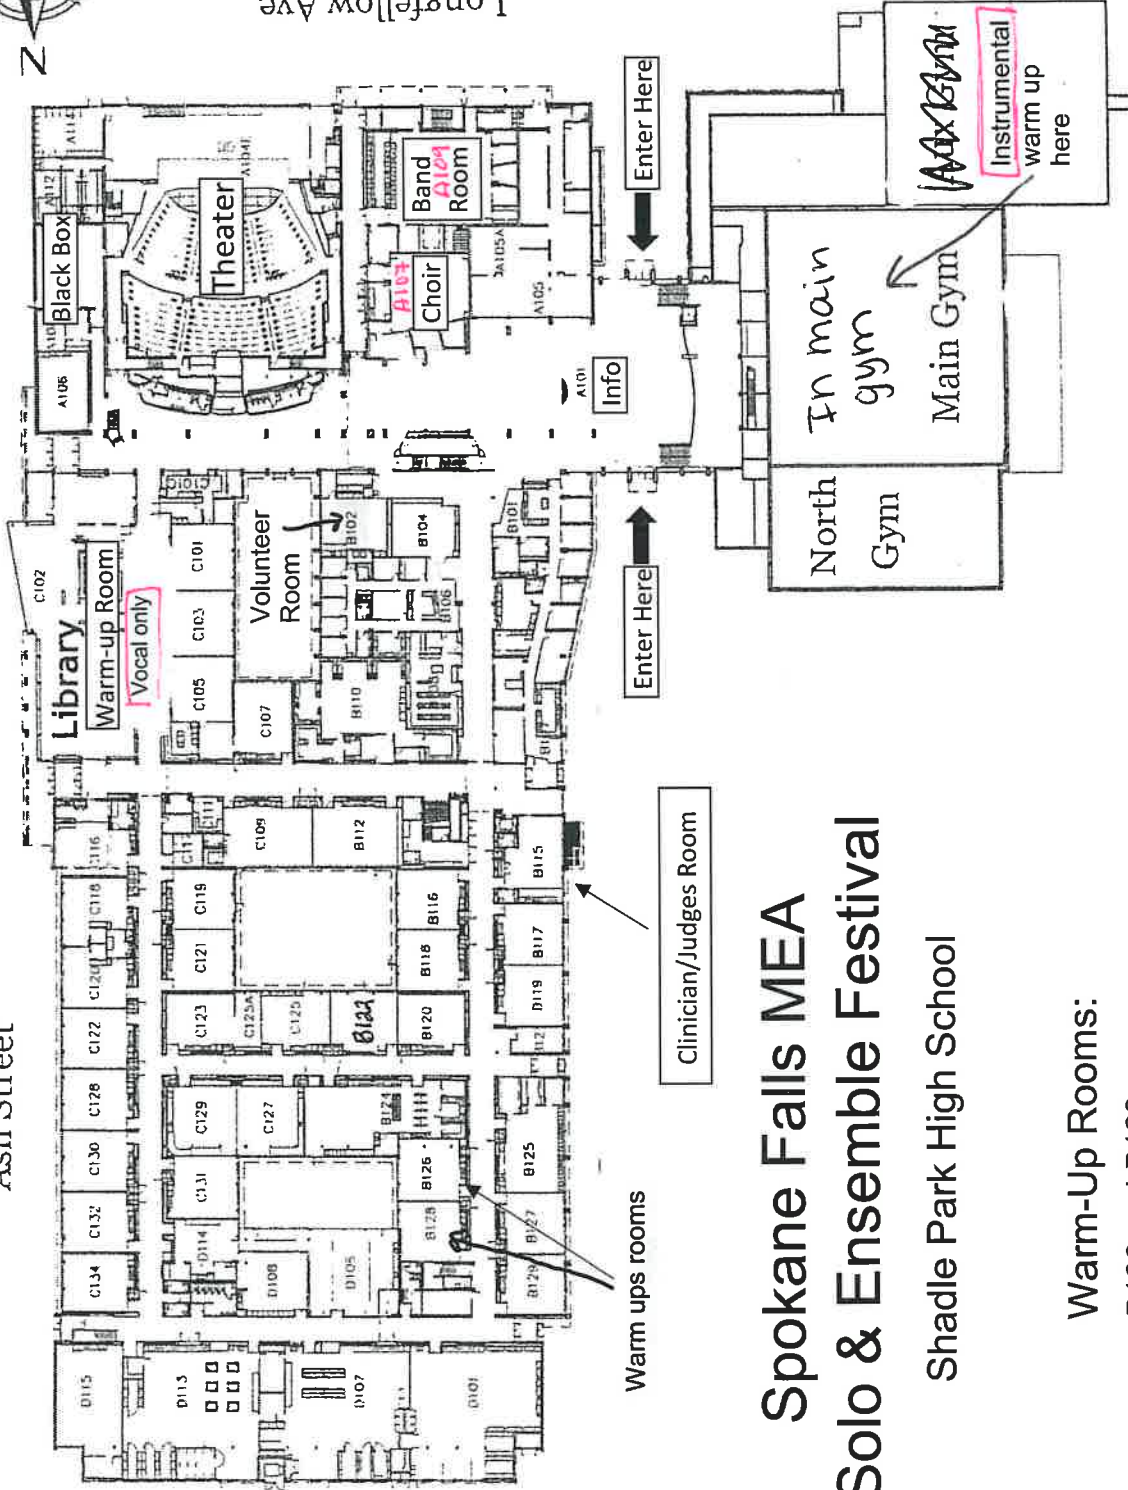

Longfellow Ave

Ash Street

Wellesley Av

Parking Lot

# Spokane Falls MEA Solo & Ensemble Festival

Shadle Park High School

Warm-Up Rooms:

B126 and B128

Library- vocalists

Main ~~gym~~ gym- instrumentalists

Please NO PLAYING in the commons